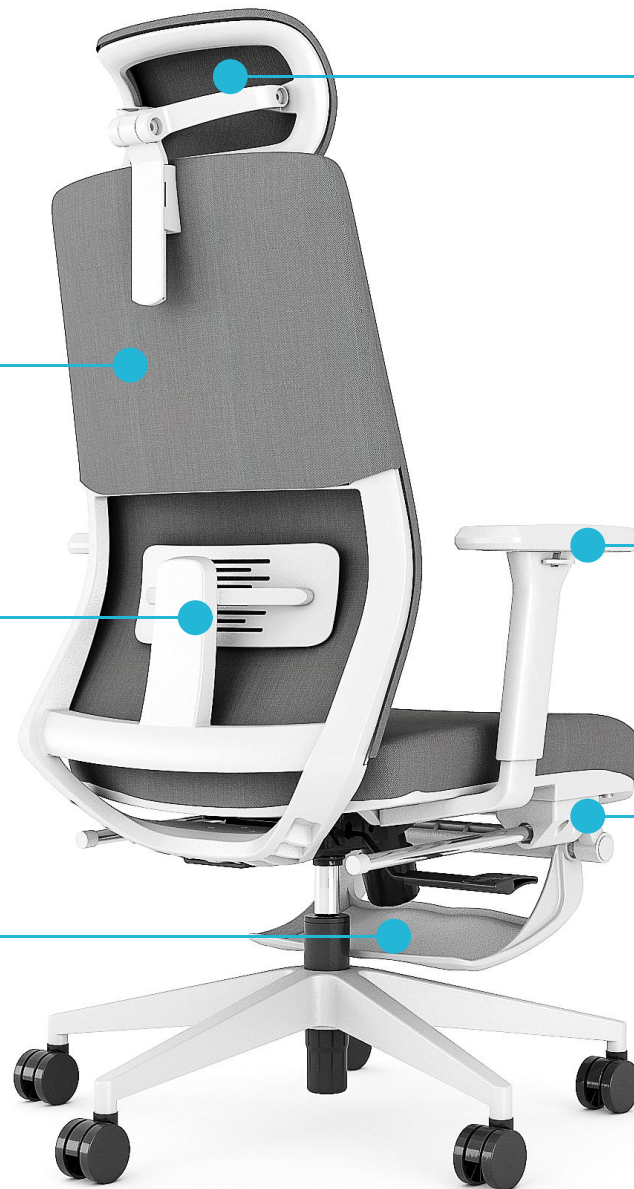

## Function Description

网布翻背式扣网

Net cloth flip-back buckle net

腰靠调节腰部支撑性强

The waist depends on the adjustment waist support is strong

可调节头枕

Adjustable headrest

固定扶手

## Function Description

网布翻背式扣网

Net cloth flip-back buckle net

腰靠调节腰部支撑性强

The waist depends on the adjustment waist support is strong

伸缩脚踏

Retractable foot pedal

可调节头枕

Adjustable headrest

3D扶手

3D armrests

功能四段锁定底盘

Four-segment locking chasis

## 倾仰角度 Tilting adjustments

ULOOK具有四档同步倾仰锁定，更完美贴合你的腰部，更完美结合你的需求，更完美符合后仰的肌体状态，提供更好更舒适的坐感。

Ulook has a four-pitch pitch lock that fits your waist perfectly, fits your needs perfectly, and fits your body perfectly backwards, providing a better and more comfortable sitting sensation.