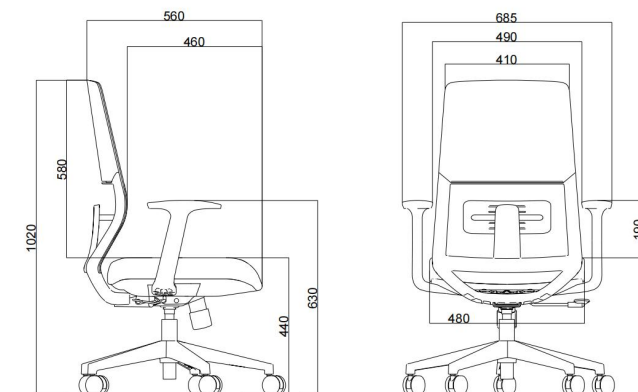

## 倾仰角度 Tilting adjustments

ULOOK具有四档同步倾仰锁定，更完美贴合你的腰部，更完美结合你的需求，更完美符合后仰的肌体状态，提供更好更舒适的坐感。

Ulook has a four-pitch pitch lock that fits your waist perfectly, fits your needs perfectly, and fits your body perfectly backwards, providing a better and more comfortable sitting sensation.

## 椅子尺寸