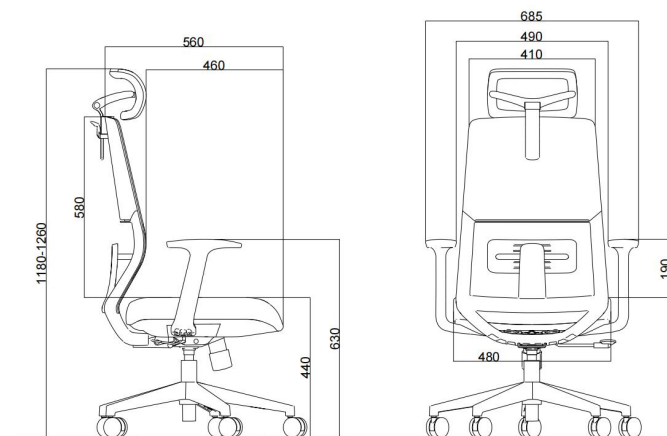

## 倾仰角度 Tilting adjustments

ULOOK具有四档同步倾仰锁定，更完美贴合你的腰部，更完美结合你的需求，更完美符合后仰的肌体状态，提供更好更舒适的坐感。

Ulook has a four-pitch pitch lock that fits your waist perfectly, fits your needs perfectly, and fits your body perfectly backwards, providing a better and more comfortable sitting sensation.

## 椅子尺寸