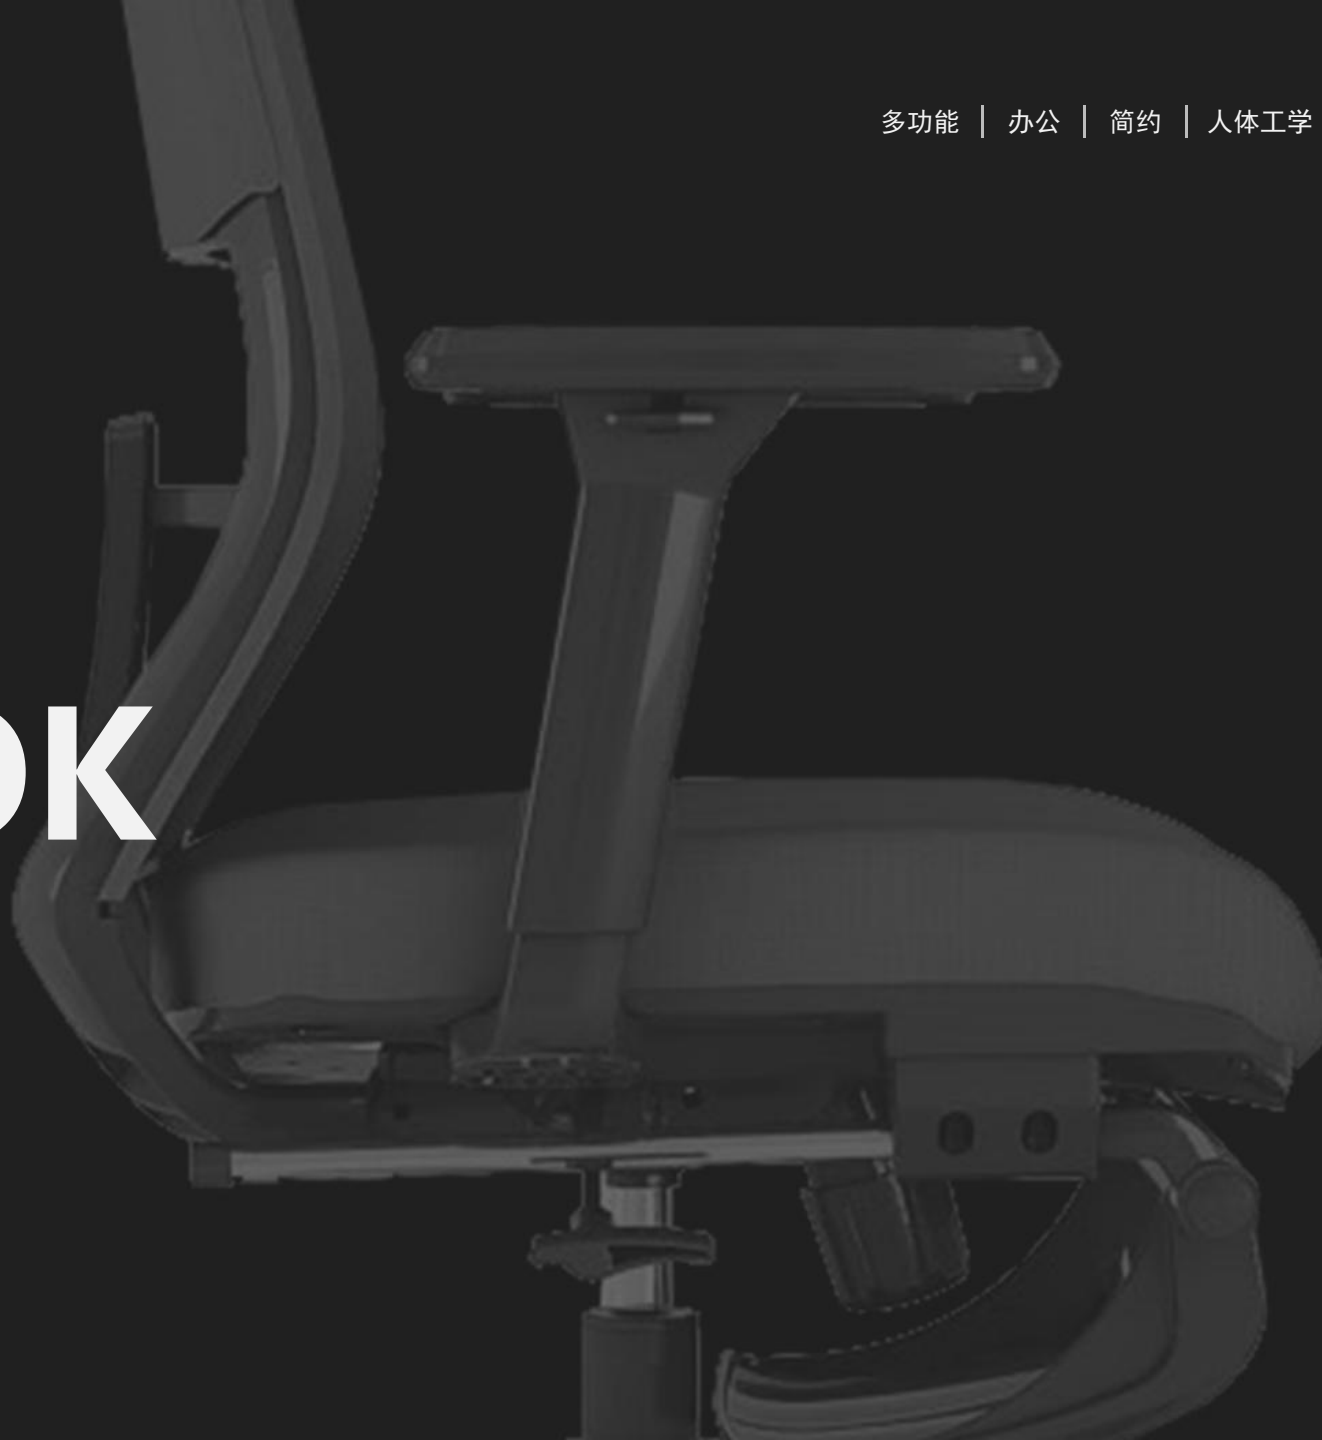

# ULOOK OFFICE CHAIRS

---

Gesture redefines the relationship between  
you and your chair

its 3D arms, contoured back and  
adjustments are designed for all the ways  
technology shapes your posture